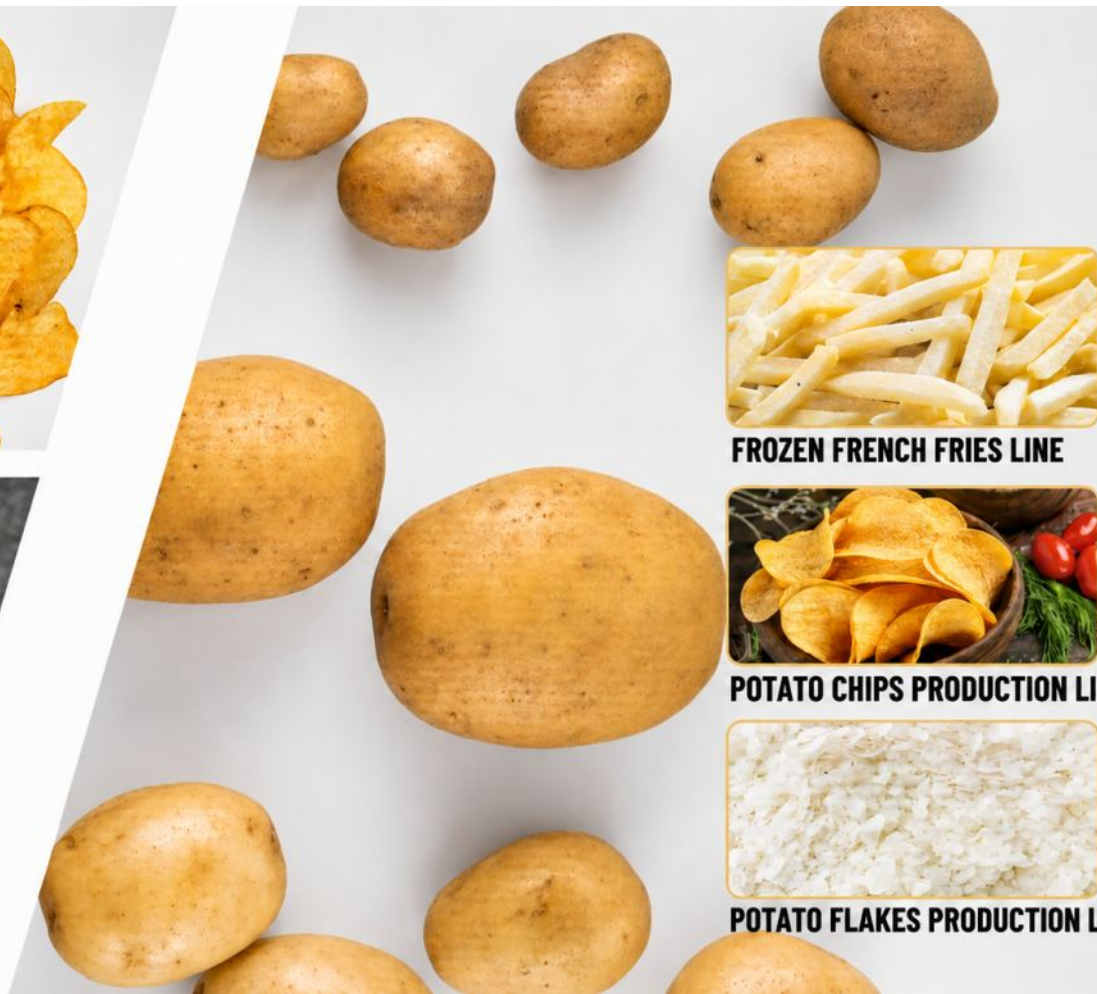

POTATO PROCESSING

PROJECT SOLUTIONS

DRY TRAY INDIA LLP