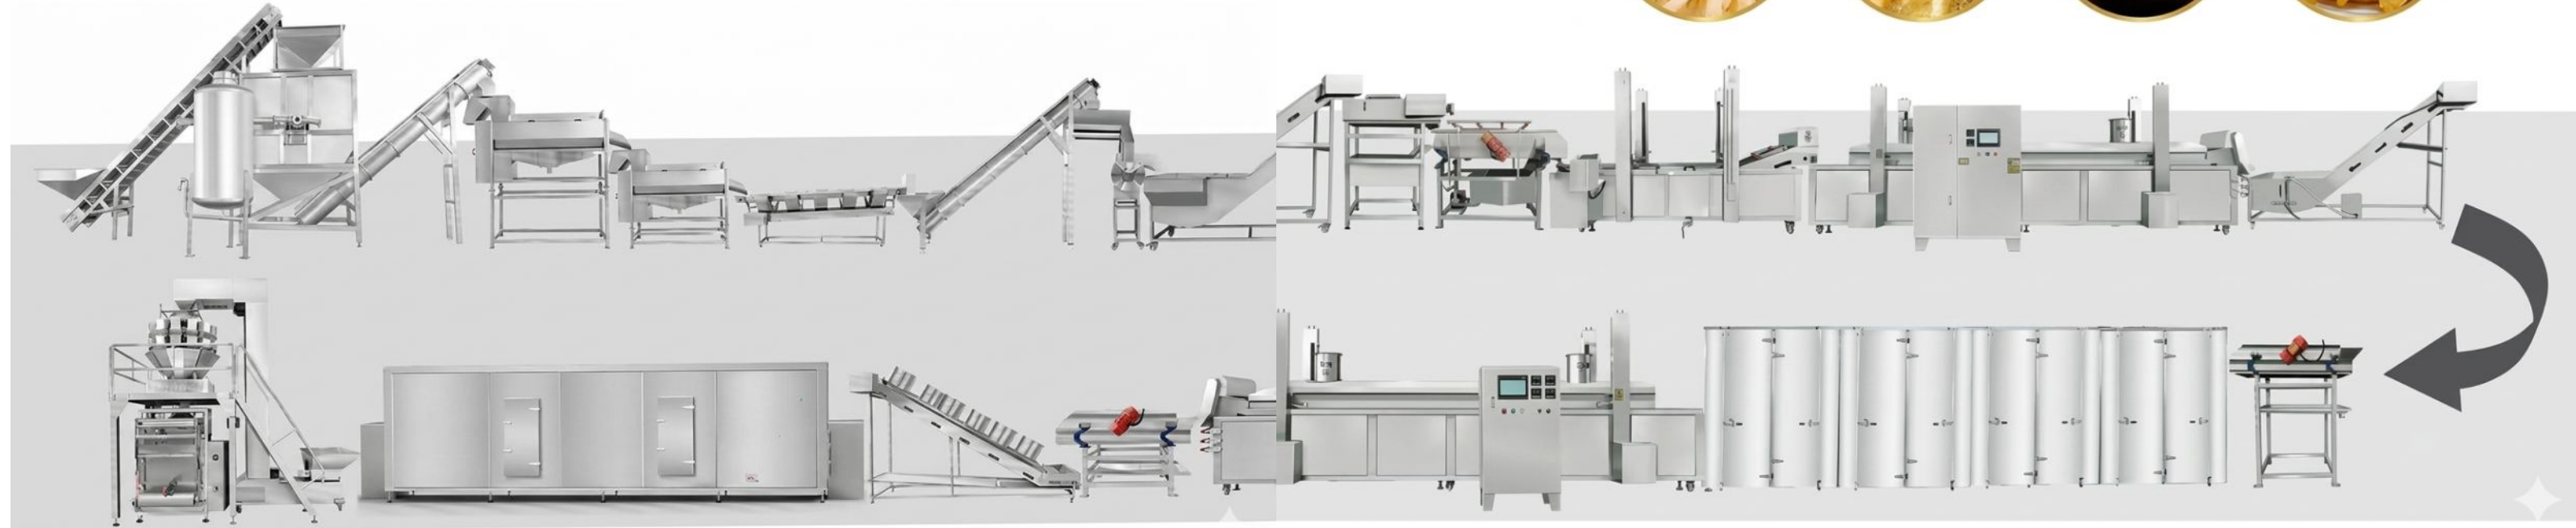

FROZEN FRENCH FRIES PRODUCTION LINE

STEAM PEELING MACHINE

BLANCHING MACHINE

DRYING EQUIPMENT

FRYING LINE

HYDRO CUTTING SYSTEM

DRUM DRYER

POTATO PROCESSING RELATED EQUIPMENT

POTATO PROCESSING

PROJECT SOLUTIONS

FROZEN FRENCH FRIES LINE

POTATO CHIPS PRODUCTION LINE

POTATO FLAKES PRODUCTION LINE

DRY TRAY INDIA LLP

DRYTRAY INDIA LLP

POTATO PROCESSING PROJECT SOLUTIONS

FROZEN FRENCH FRIES PRODUCTION LINE

▲ FLOW CHART

▲ HUSH BROWN LINE

▼ POTATO CHIPS PRODUCTION LINE

▲ COMPOUND POTATO CHIPS PRODUCTIONS LINE